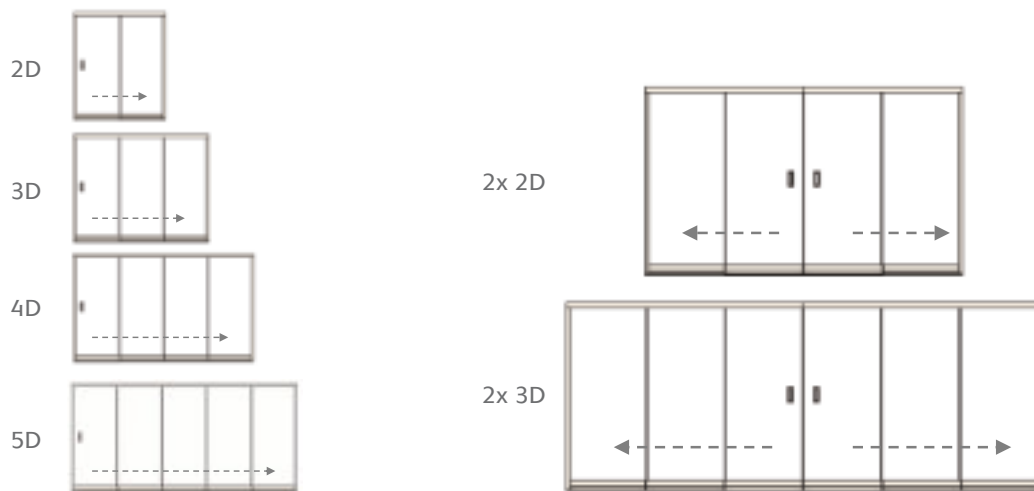

The sliding system consists of aluminium profiles and glazing. The system features slide opening, i.e., The individual wings slide one behind the other. You can order two- to six-wing version of the system. The special shape of the vertical profile also serves as a handle over its whole length, the glass used is transparent tempered glass of 6 mm thickness.

Dimensions and weight

- wing width: 50-100 cm, max. height: 270 cm
- max. width of the glazed area: 6 m
- possible combinations: 2D-5D, or 2 x 2D-2 x 3D
- weight: 20 kg/m² (in case of glass thickness of 6 mm)
- 47 kg / running metre (in case of glass thickness of 6 mm and glazing height of 2.7 m)

Dimensions and weight

- wing width: 50–100 cm, max. height: 270 cm
- max. width of the glazed area: 6 m
- possible combinations: 2D–5D, or 2 x 2D–2 x 3D
- weight: 28 kg/m² (in case of glass thickness of 10 mm)
- 70 kg / running metre (in case of glass thickness of 10 mm and glazing height of 2.7 m)

CONSTRUCTION

Number of wings

Method of opening

One-sided (opening to the left/right)

Double-sided (curtain type)

ISOTRA a.s.

Bílavecká 2411/1, 746 01 Opava
Czech Republic

Phone: **+420 553 685 111**