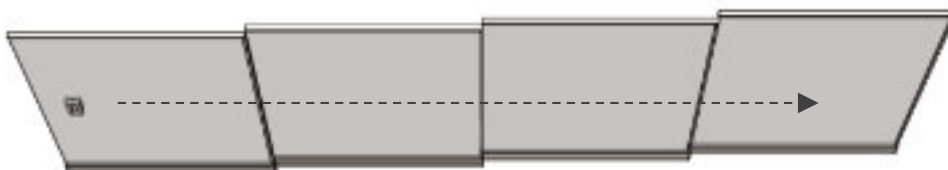

Dimensions and weight

- wing width: 50–100 cm, max. height: 270 cm
- max. width of the glazed area: 6 m
- possible combinations: 2D–5D, or 2 x 2D–2 x 3D
- weight: 28 kg/m² (in case of glass thickness of 10 mm)
- 70 kg / running metre (in case of glass thickness of 10 mm and glazing height of 2.7 m)

CONSTRUCTION

Number of wings

Method of opening

One-sided (opening to the left/right)

Double-sided (curtain type)

ISOTRA a.s.

Bílavecká 2411/1, 746 01 Opava
Czech Republic

Phone: **+420 553 685 111**